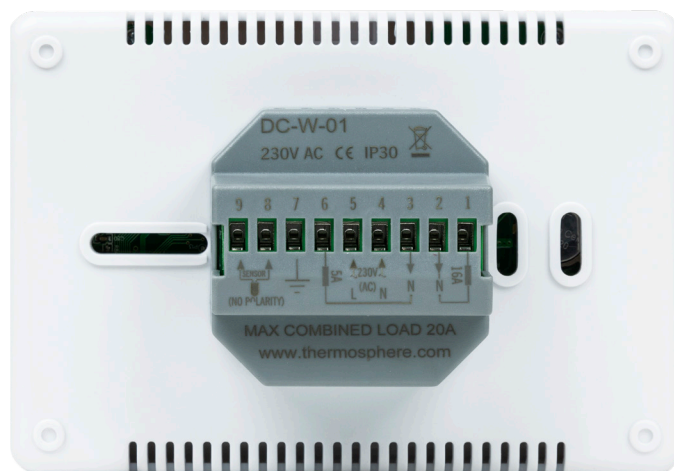

# thermo Sphere

## Wireless Dual Control

Control electric underfloor heating and towel rail or mirror demister with the same thermostat, wirelessly.

- Exclusive to ThermoSphere, it's the only wireless dual control thermostat available in the UK.
- Install as either landscape or portrait and choose from eight coloured backgrounds.
- Smart adaptive start learns how long your floor takes to heat up and reduces energy consumption.
- Open window sensor monitors the room temperature and switches off automatically if a door or window is opened.
- 868MHz RF wireless connectivity with the ThermoSphere Wireless Hub (Hub required).

### Technical data

|                      |                        |
|----------------------|------------------------|
| Code                 | DWC-W-01               |
| Supply voltage       | 230/240V 50/60Hz       |
| Primary relay        | 16A (3600W)            |
| Secondary relay      | 5A (1125W)             |
| Max combined load    | 20A (4600W)            |
| Temperature range    | 5 - 35°C               |
| Size                 | W 129 x H 88 x D 17 mm |
| Protection rating    | IP30                   |
| Mounting             | 45mm deep back box     |
| Sensor rating        | NTC 10kΩ @ 25°C        |
| Network requirements | Wireless Hub           |
| Warranty             | 3 years                |