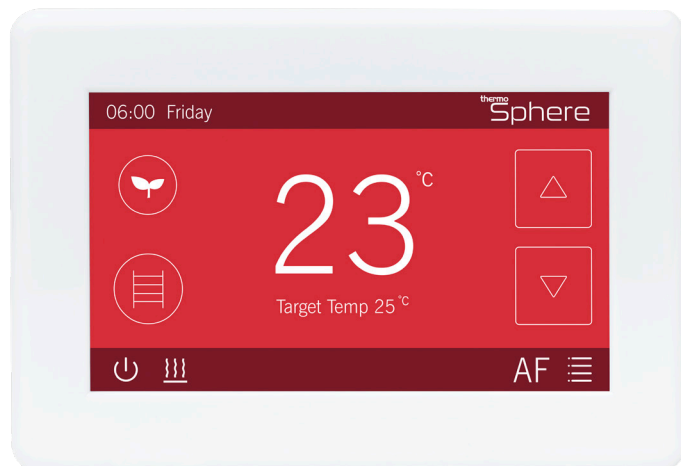

# thermo Sphere

## Wireless Dual Control

Control electric underfloor heating and towel rail or mirror demister with the same thermostat, wirelessly.

- Exclusive to ThermoSphere, it's the only wireless dual control thermostat available in the UK.
- Install as either landscape or portrait and choose from eight coloured backgrounds.
- Smart adaptive start learns how long your floor takes to heat up and reduces energy consumption.
- Open window sensor monitors the room temperature and switches off automatically if a door or window is opened.
- 868MHz RF wireless connectivity with the ThermoSphere Wireless Hub (Hub required).

### Technical data

|                      |                        |
|----------------------|------------------------|
| Code                 | DWC-W-01               |
| Supply voltage       | 230/240V 50/60Hz       |
| Primary relay        | 16A (3600W)            |
| Secondary relay      | 5A (1125W)             |
| Max combined load    | 20A (4600W)            |
| Temperature range    | 5 - 35°C               |
| Size                 | W 129 x H 88 x D 17 mm |
| Protection rating    | IP30                   |
| Mounting             | 45mm deep back box     |
| Sensor rating        | NTC 10kΩ @ 25°C        |
| Network requirements | Wireless Hub           |
| Warranty             | 3 years                |