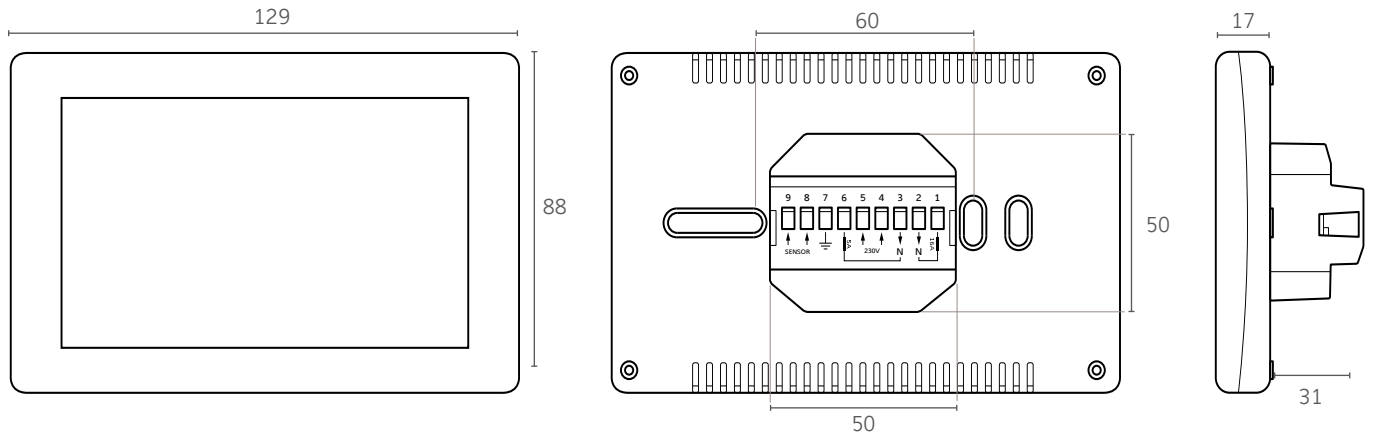

## Wireless Dual Control

Control electric underfloor heating and towel rail or mirror demister with the same thermostat, wirelessly.

- Exclusive to ThermoSphere, it's the only wireless dual control thermostat available in the UK.
- Install as either landscape or portrait and choose from eight coloured backgrounds.
- Smart adaptive start learns how long your floor takes to heat up and reduces energy consumption.
- Open window sensor monitors the room temperature and switches off automatically if a door or window is opened.
- 868MHz RF wireless connectivity with the ThermoSphere Wireless Hub (Hub required).

### Technical data

|                      |                        |
|----------------------|------------------------|
| Code                 | DWC-W-01               |
| Supply voltage       | 230/240V 50/60Hz       |
| Primary relay        | 16A (3600W)            |
| Secondary relay      | 5A (1125W)             |
| Max combined load    | 20A (4600W)            |
| Temperature range    | 5 - 35°C               |
| Size                 | W 129 x H 88 x D 17 mm |
| Protection rating    | IP30                   |
| Mounting             | 45mm deep back box     |
| Sensor rating        | NTC 10kΩ @ 25°C        |
| Network requirements | Wireless Hub           |
| Warranty             | 3 years                |

## Product dimensions