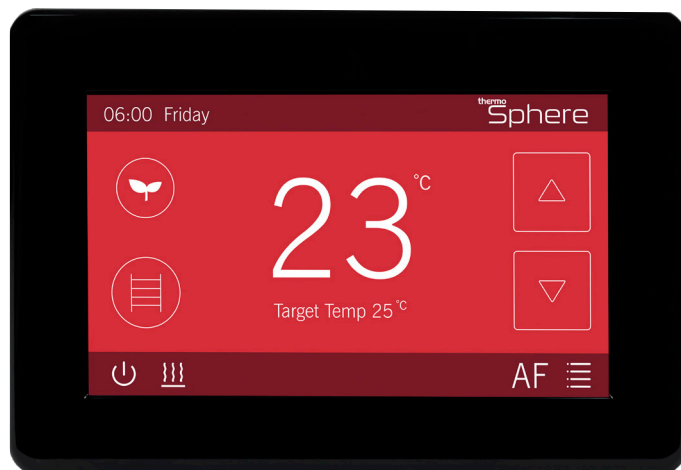

# thermo Sphere

## Wireless Dual Control

Control electric underfloor heating and towel rail or mirror demister with the same thermostat, wirelessly.

- Exclusive to ThermoSphere, it's the only wireless dual control thermostat available in the UK.
- Install as either landscape or portrait and choose from eight coloured backgrounds.
- Smart adaptive start learns how long your floor takes to heat up and reduces energy consumption.
- Open window sensor monitors the room temperature and switches off automatically if a door or window is opened.
- 868MHz RF wireless connectivity with the ThermoSphere Wireless Hub (Hub required).

### Technical data

|                      |                        |
|----------------------|------------------------|
| Code                 | DWC-B-01               |
| Supply voltage       | 230/240V 50/60Hz       |
| Primary relay        | 16A (3600W)            |
| Secondary relay      | 5A (1125W)             |
| Max combined load    | 20A (4600W)            |
| Temperature range    | 5 - 35°C               |
| Size                 | W 129 x H 88 x D 17 mm |
| Protection rating    | IP30                   |
| Mounting             | 45mm deep back box     |
| Sensor rating        | NTC 10kΩ @ 25°C        |
| Network requirements | Wireless Hub           |
| Warranty             | 3 years                |