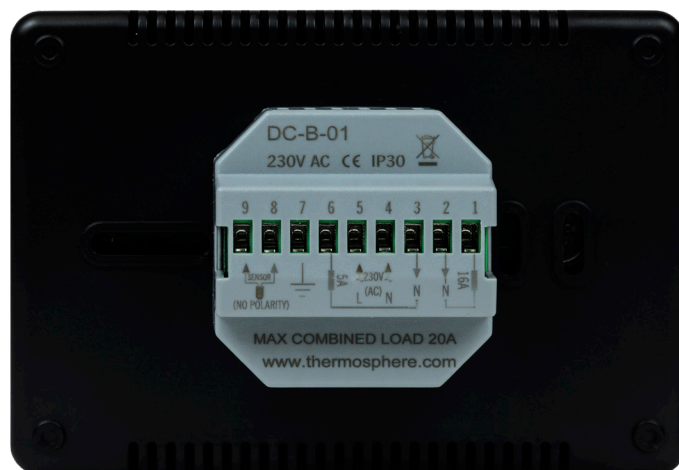

# thermo Sphere

## Wireless Dual Control

Control electric underfloor heating and towel rail or mirror demister with the same thermostat, wirelessly.

- Exclusive to ThermoSphere, it's the only wireless dual control thermostat available in the UK.
- Install as either landscape or portrait and choose from eight coloured backgrounds.
- Smart adaptive start learns how long your floor takes to heat up and reduces energy consumption.
- Open window sensor monitors the room temperature and switches off automatically if a door or window is opened.
- 868MHz RF wireless connectivity with the ThermoSphere Wireless Hub (Hub required).

### Technical data

|                      |                        |
|----------------------|------------------------|
| Code                 | DWC-B-01               |
| Supply voltage       | 230/240V 50/60Hz       |
| Primary relay        | 16A (3600W)            |
| Secondary relay      | 5A (1125W)             |
| Max combined load    | 20A (4600W)            |
| Temperature range    | 5 - 35°C               |
| Size                 | W 129 x H 88 x D 17 mm |
| Protection rating    | IP30                   |
| Mounting             | 45mm deep back box     |
| Sensor rating        | NTC 10kΩ @ 25°C        |
| Network requirements | Wireless Hub           |
| Warranty             | 3 years                |