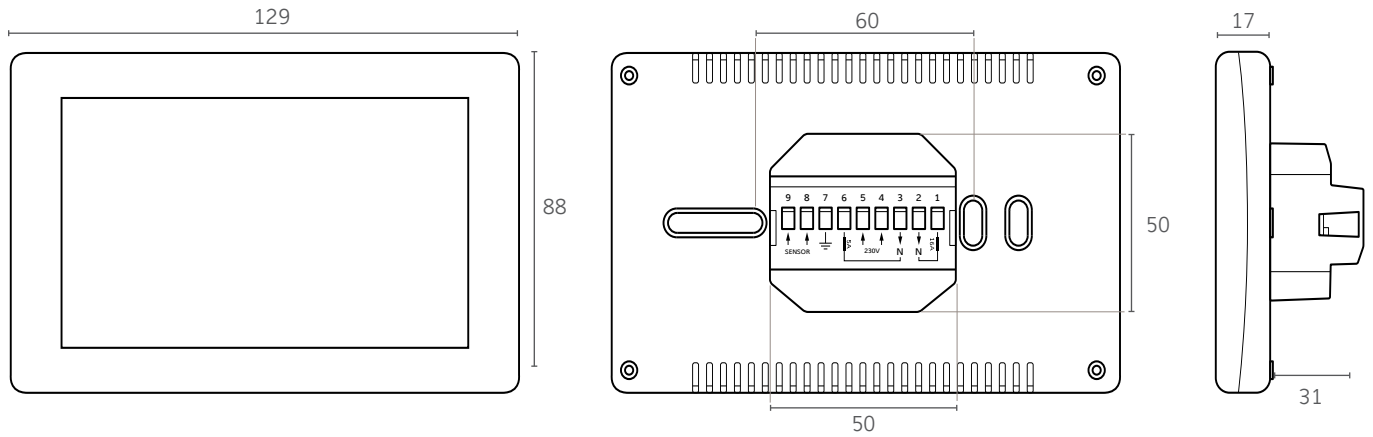

## Wireless Dual Control

Control electric underfloor heating and towel rail or mirror demister with the same thermostat, wirelessly.

- Exclusive to ThermoSphere, it's the only wireless dual control thermostat available in the UK.
- Install as either landscape or portrait and choose from eight coloured backgrounds.
- Smart adaptive start learns how long your floor takes to heat up and reduces energy consumption.
- Open window sensor monitors the room temperature and switches off automatically if a door or window is opened.
- 868MHz RF wireless connectivity with the ThermoSphere Wireless Hub (Hub required).

### Technical data

|                      |                        |
|----------------------|------------------------|
| Code                 | DWC-B-01               |
| Supply voltage       | 230/240V 50/60Hz       |
| Primary relay        | 16A (3600W)            |
| Secondary relay      | 5A (1125W)             |
| Max combined load    | 20A (4600W)            |
| Temperature range    | 5 - 35°C               |
| Size                 | W 129 x H 88 x D 17 mm |
| Protection rating    | IP30                   |
| Mounting             | 45mm deep back box     |
| Sensor rating        | NTC 10kΩ @ 25°C        |
| Network requirements | Wireless Hub           |
| Warranty             | 3 years                |

## Product dimensions