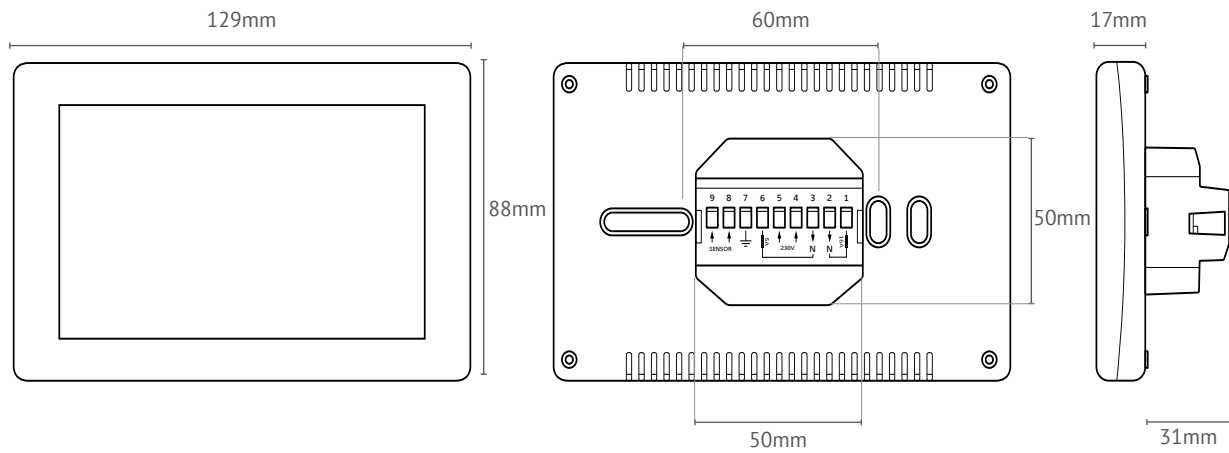

## Dual Control - White

Control your electric underfloor heating and towel rail or mirror demister with the same thermostat.

- Install as either landscape or portrait and choose from eight coloured backgrounds.
- Smart adaptive start learns how long your floor takes to heat up and reduces energy consumption.
- Open window sensor monitors the room temperature and switches off automatically if a door or window is opened.
- Built in ambient temperature sensor and external floor temperature sensor.

### Technical data

Code	DC-W-01
Supply voltage	230/240 V 50/60Hz
Primary relay	16A (3600W)
Secondary relay	5A (1125W)
Max combined load	20A (4600W)
Temperature range	5 - 35°C
Size	W 129 x H 88 x D 48 mm
Protection rating	IP30
Mounting	45mm deep back box
Sensor Rating	NTC 10kΩ @ 25°C
Warranty	3 years

## Product dimensions

## Box Contents

- 1 x ThermoSphere Dual Control.
- 1 x Installation guide.
- 1 x 3m floor temperature sensor probe.
- 1 x 2m sensor conduit.
- 2 x Fixing screws.