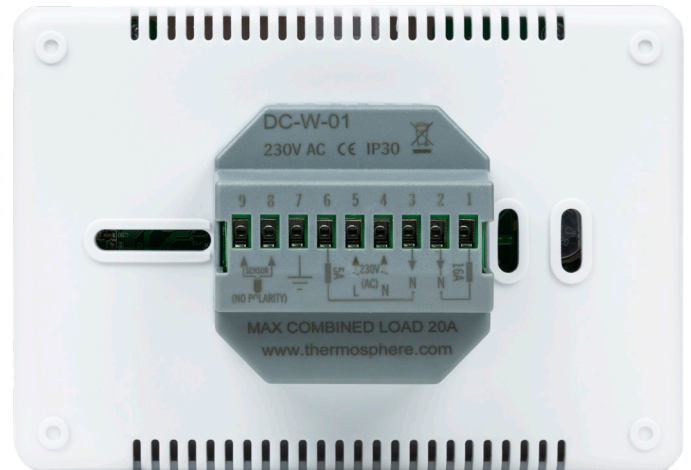

## Dual Control - White

Control your electric underfloor heating and towel rail or mirror demister with the same thermostat.

- Install as either landscape or portrait and choose from eight coloured backgrounds.
- Smart adaptive start learns how long your floor takes to heat up and reduces energy consumption.
- Open window sensor monitors the room temperature and switches off automatically if a door or window is opened.
- Built in ambient temperature sensor and external floor temperature sensor.

### Technical data

Code	DC-W-01
Supply voltage	230/240 V 50/60Hz
Primary relay	16A (3600W)
Secondary relay	5A (1125W)
Max combined load	20A (4600W)
Temperature range	5 - 35°C
Size	W 129 x H 88 x D 48 mm
Protection rating	IP30
Mounting	45mm deep back box
Sensor Rating	NTC 10kΩ @ 25°C
Warranty	3 years

## Box Contents

- 1 x ThermoSphere Dual Control.
- 1 x Installation guide.
- 1 x 3m floor temperature sensor probe.
- 1 x 2m sensor conduit.
- 2 x Fixing screws.