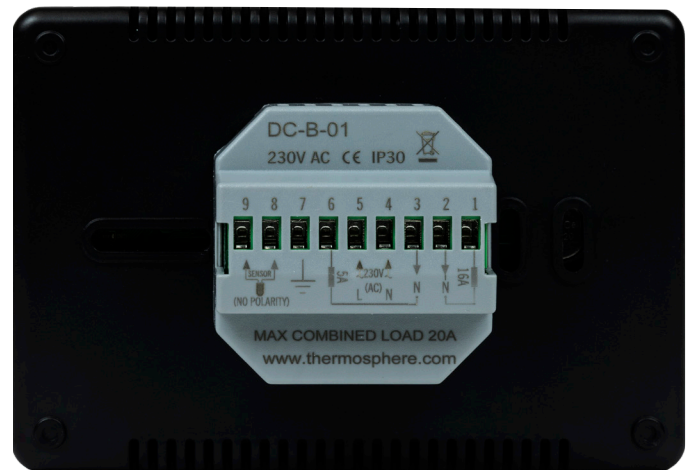

Dual Control - Black

Control your electric underfloor heating and towel rail or mirror demister with the same thermostat.

- Install as either landscape or portrait and choose from eight coloured backgrounds.
- Smart adaptive start learns how long your floor takes to heat up and reduces energy consumption.
- Open window sensor monitors the room temperature and switches off automatically if a door or window is opened.
- Built in ambient temperature sensor and external floor temperature sensor.

Technical data

Code	DC-B-01
Supply voltage	230/240 V 50/60Hz
Primary relay	16A (3600W)
Secondary relay	5A (1125W)
Max combined load	20A (4600W)
Temperature range	5 - 35°C
Size	W 129 x H 88 x D 48 mm
Protection rating	IP30
Mounting	45mm deep back box
Sensor Rating	NTC 10kΩ @ 25°C
Warranty	3 years

Product dimensions

Box Contents

- 1 x ThermoSphere Dual Control.
- 1 x Installation guide.
- 1 x 3m floor temperature sensor probe.
- 1 x 2m sensor conduit.
- 2 x Fixing screws.