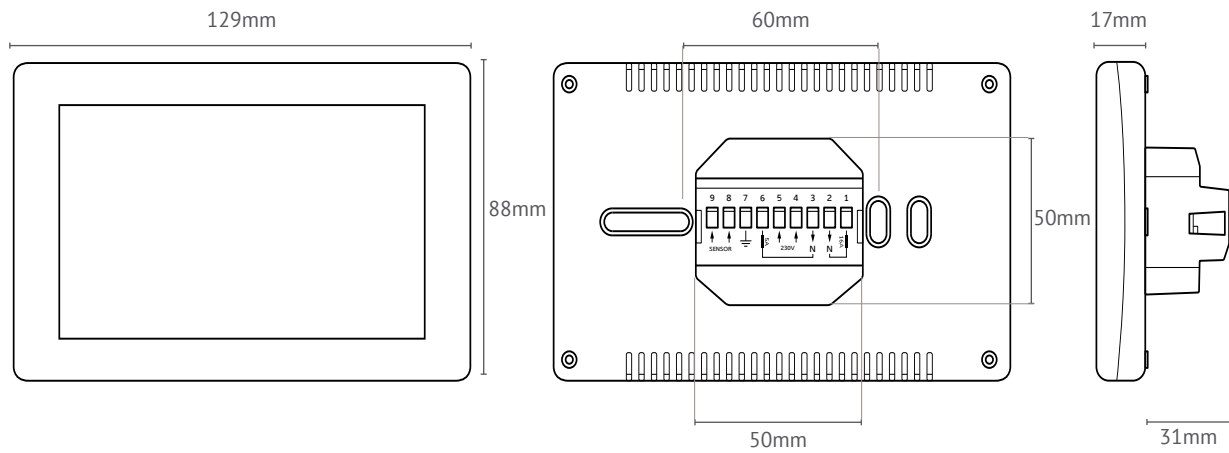

Dual Control - Black

Control your electric underfloor heating and towel rail or mirror demister with the same thermostat.

- Install as either landscape or portrait and choose from eight coloured backgrounds.
- Smart adaptive start learns how long your floor takes to heat up and reduces energy consumption.
- Open window sensor monitors the room temperature and switches off automatically if a door or window is opened.
- Built in ambient temperature sensor and external floor temperature sensor.

Technical data

Code	DC-B-01
Supply voltage	230/240 V 50/60Hz
Primary relay	16A (3600W)
Secondary relay	5A (1125W)
Max combined load	20A (4600W)
Temperature range	5 - 35°C
Size	W 129 x H 88 x D 48 mm
Protection rating	IP30
Mounting	45mm deep back box
Sensor Rating	NTC 10kΩ @ 25°C
Warranty	3 years

Product dimensions

Box Contents

- 1 x ThermoSphere Dual Control.
- 1 x Installation guide.
- 1 x 3m floor temperature sensor probe.
- 1 x 2m sensor conduit.
- 2 x Fixing screws.