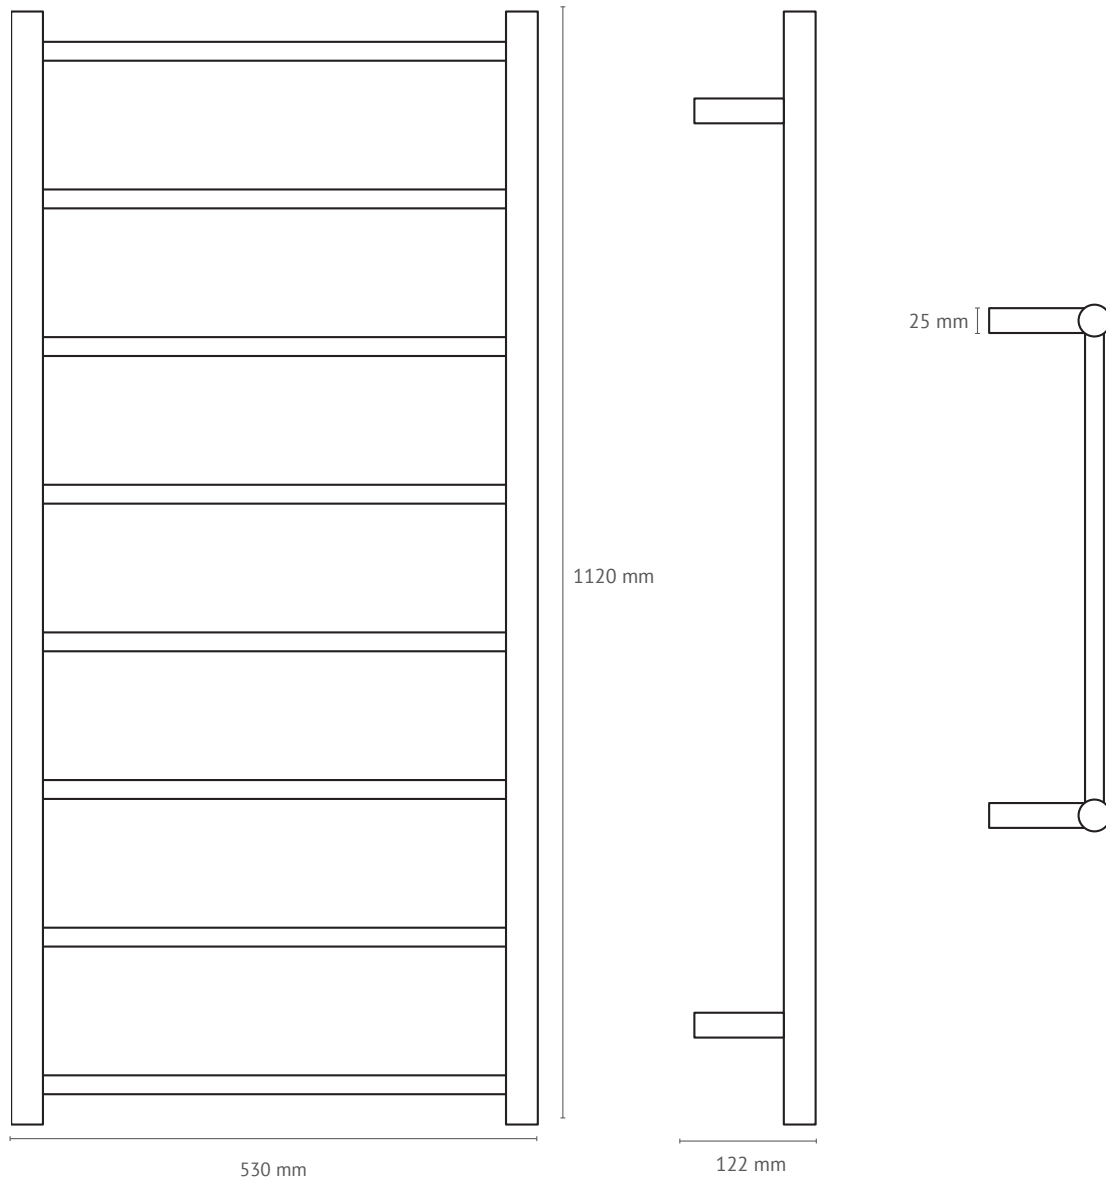

Towel Rail - Round

ThermoSphere's Towel Rails are available in a range of stylish designs and profiles including round, square and curved.

- Built to last and made from the highest quality 304 grade stainless steel.
- Totally dry electric element. No need for any filling, pipe work or plumbing.
- Easy to install with our unique multi-flex wiring connections.
- Bespoke finishes available including: Matt Black, Brushed Stainless, Matt White, Brushed Brass and Polished Brass.

Technical data

Code	HTR-R-1120530
Voltage	240V SELV
Material	304 Stainless Steel
Finish	Polished
Profile	Straight Round
Size	W 530 x H 1120 x D 122mm
Maximum output	80W
Warranty	5 years

Product dimensions