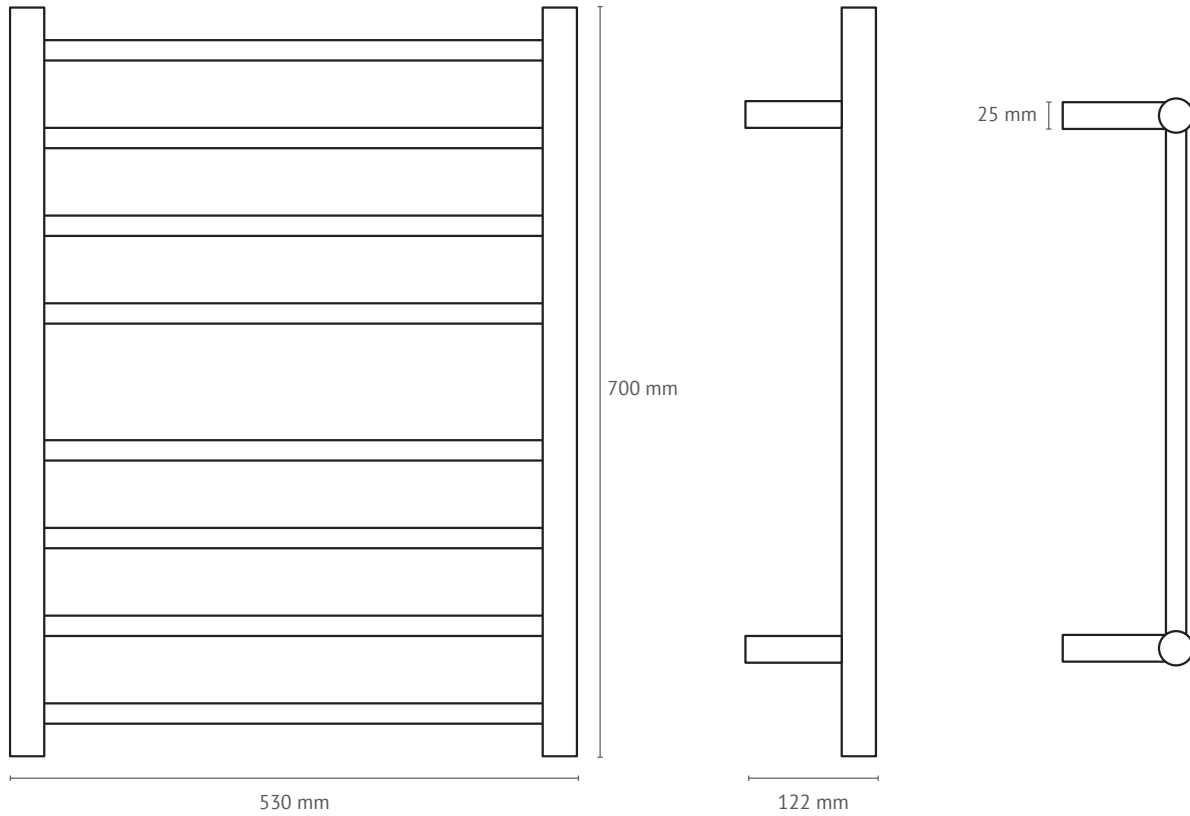

Towel Rail - Round

ThermoSphere Towel Rails are available in a range of stylish designs and profiles including round, square and curved.

- Built to last and made from the highest quality 304 grade stainless steel.
- Totally dry electric element. No need for any filling, pipe work or plumbing.
- Easy to install with our unique multi-flex wiring connections.
- Protection rating IP44, safe for use in bathrooms.
- Bespoke finishes available including: Matt Black, Brushed Stainless, Brushed Brass and Polished Brass.

Technical data

Code	HTR-R-0700530
Voltage	240V SELV
Material	304 Stainless Steel
Finish	Polished
Profile	Straight round
Size	W 530 x H 700 x D 122mm
Maximum output	76W
Warranty	5 years

Product dimensions