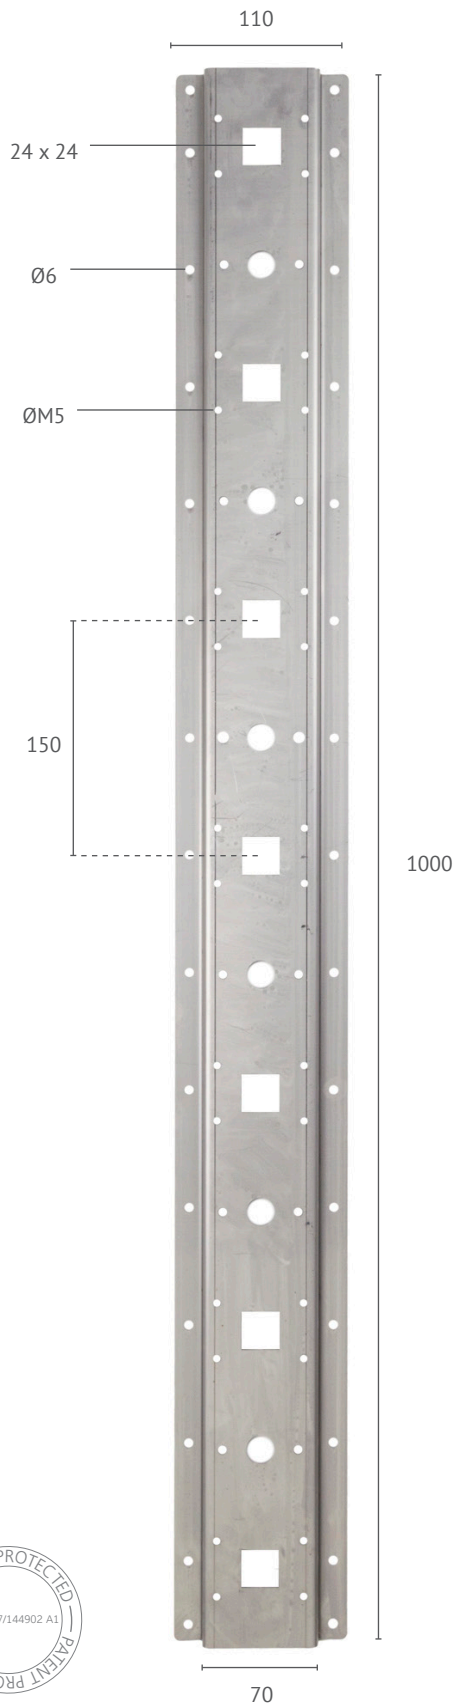

Mounting system for Single Ended Towel Bars

Use the patented mounting system to simplify the installation of up to 7 ThermoSphere Single Ended Towel Bars. Compatible with round and square SE Towel Bars.

Technical data

Code	TBMS-1000S
Compatible with	SE Towel Bars
Material	304 Stainless steel
Length	1000mm
Width	110mm
Depth	12mm
Thickness	2mm
Max no of SE bars	7
Bar spacing	150mm
Warranty	10 years